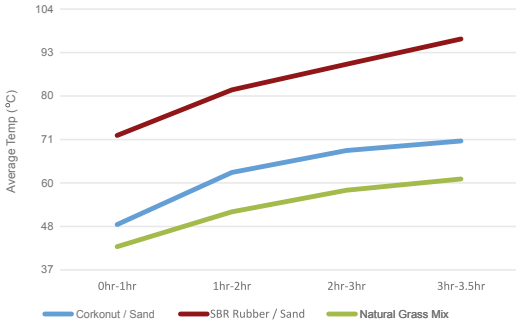

Landscaping

ORGANIC FILLER PROVIDES SAFETY FOR YOUR FAMILY AND NATURE

In addition to providing the base matrix and keeping the turf blades upright, the 100% plant-based, pesticide-free organic filler simulates the evaporative process of natural grass, absorbing water and then slowly releasing it to keep the turf cool and on par with natural grass even on the hottest days. It is non-abrasive and provides a naturally safe cushion for the ultimate grass-like experience.

THE POWER OF NATURE

Naturally Cool Artificial Grass With Greenplay®

Avg Surface Sensor Temperature

Artificial Grass Surface Temperature Comparison

Avg Embedded Sensor Temperature

Artificial Grass Core Temperature Comparison

LANDSCAPE SPECIFICATION

Origin	Select, pesticide free source of virgin plant materials
Composition	High tensile strength coconut fiber & dense cork matrix
Recyclability	100%
Moisture Retention (by wt)	150% (1 lb dry/3.5 lb moist)
Permeability	Minimum 36 inch/hr with turf
Optimal moisture content	>30%
Color	Natural brown earth tones
Resists	Mold, fungus, rot
Bulk density	11.86 lbs/cu.ft.
Granulometry	0.35 to 6 mm