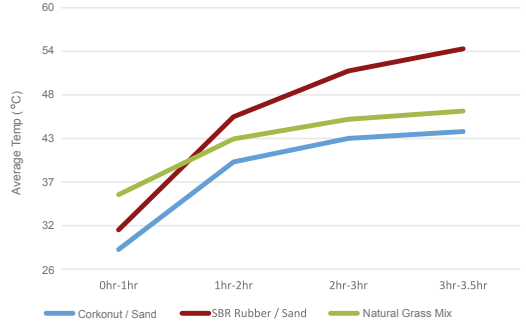

THE POWER OF NATURE

Naturally Cool Artificial Grass With Greenplay®

Avg Surface Sensor Temperature

Artificial Grass Surface Temperature Comparison

Avg Embedded Sensor Temperature

Artificial Grass Core Temperature Comparison

LANDSCAPE SPECIFICATION

Origin	Select, pesticide free source of virgin plant materials
Composition	High tensile strength coconut fiber & dense cork matrix
Recyclability	100%
Moisture Retention (by wt)	150% (1 lb dry/3.5 lb moist)
Permeability	Minimum 36 inch/hr with turf
Optimal moisture content	>30%
Color	Natural brown earth tones
Resists	Mold, fungus, rot
Bulk density	11.86 lbs/cu.ft.
Granulometry	0.35 to 6 mm